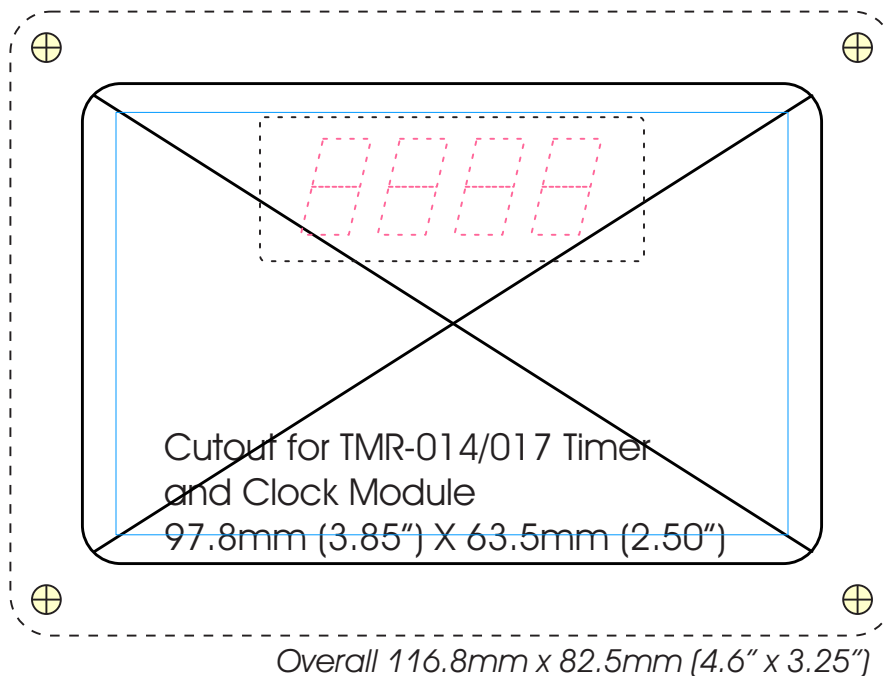

TMR017B4T_FM Flush Mount Timer Series

Panel 1/16" thick

TMR017B4T_FM Flush Mount Timer Series

Timekeeper™ Remote Ground Closure Inputs Setup as a Timer