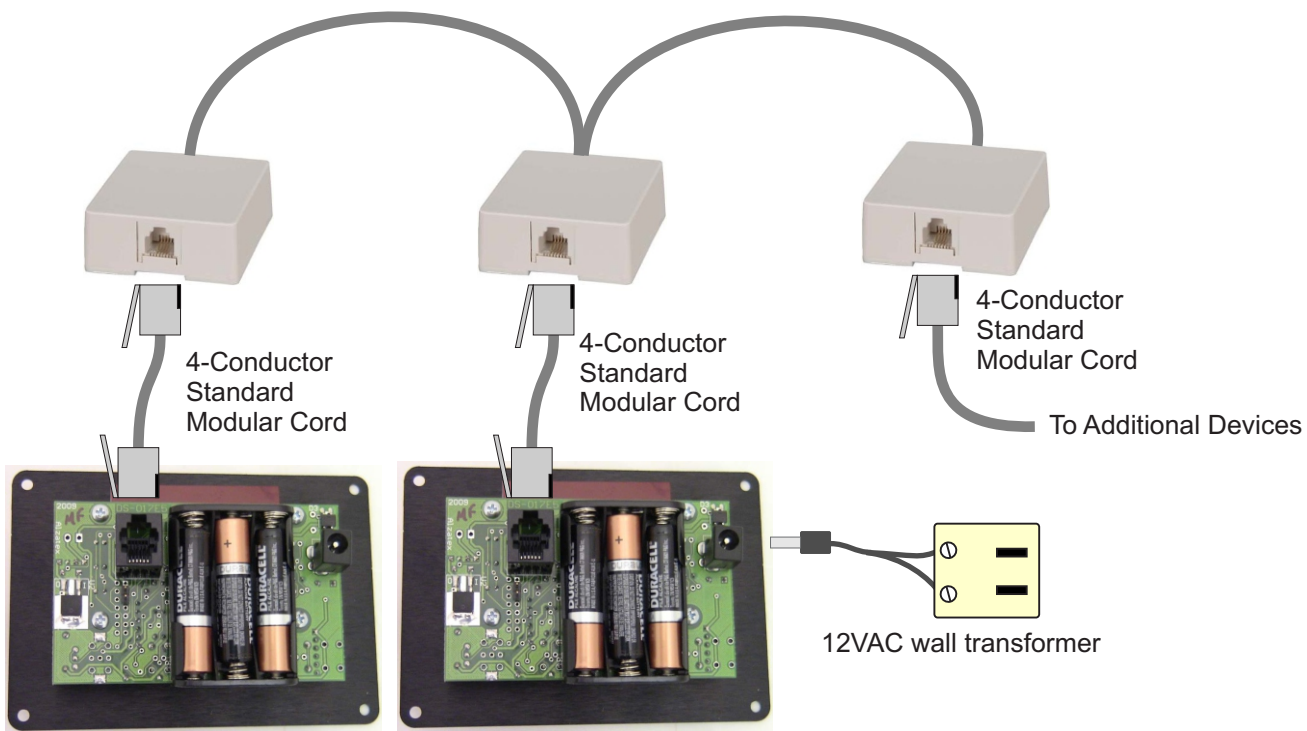

TMR017B4T_FM Flush Mount Timer Series

Panel 1/16" thick

TMR017B4T_FM Flush Mount Timer Series

Timekeeper™ Remote Ground Closure Inputs Setup as a Timer