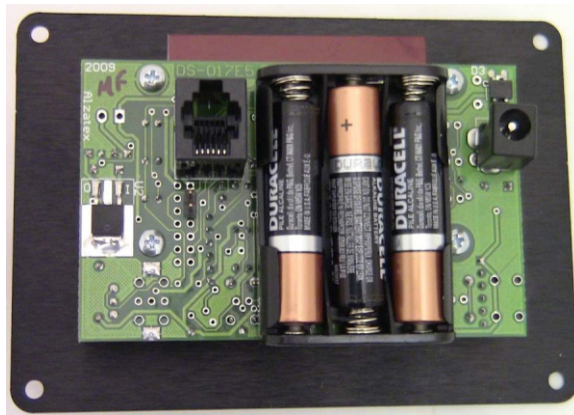

TMR017B4T_FM Flush Mount Timer Series

Panel 1/16" thick

TMR017B4T_FM Flush Mount Timer Series

Timekeeper™ Remote Ground Closure Inputs Setup as a Timer