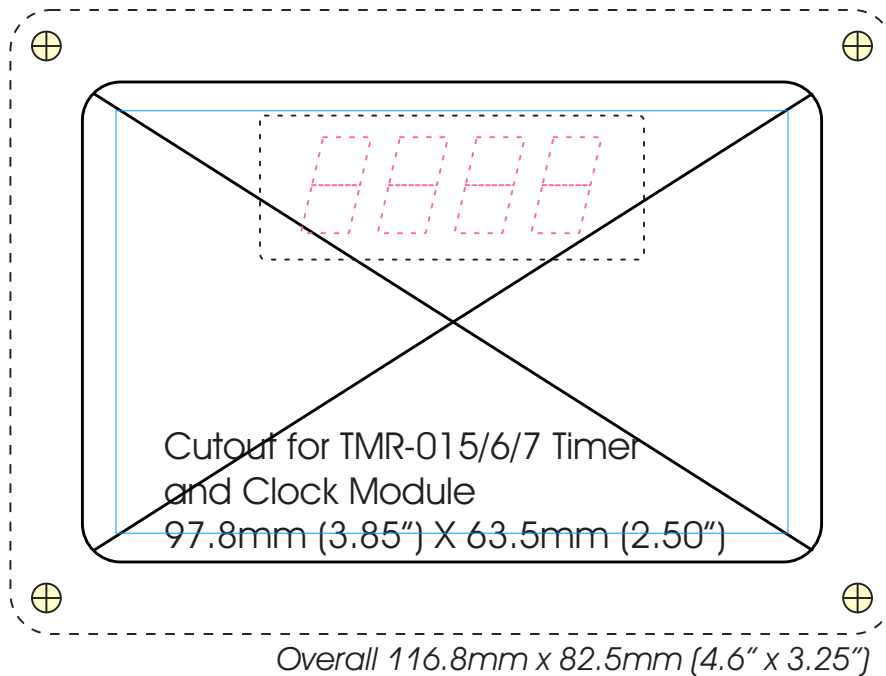

TMR-01 7B Flush Mount Timer Series

Panel 1/16" thick

TMR-017B Flush Mount Timer Series