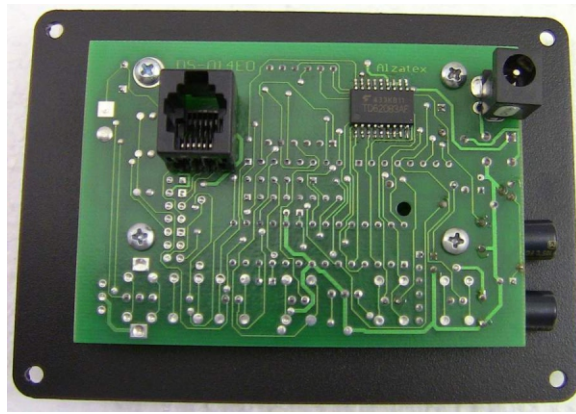

TMR-01 7B Flush Mount Timer Series

Panel 1/16" thick

TMR-017B Flush Mount Timer Series