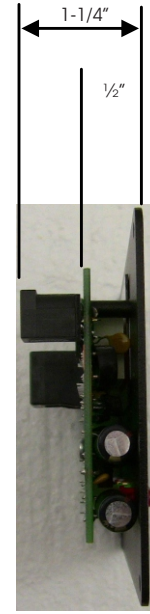

TMR-01 7B Flush Mount Timer Series

Panel 1/16" thick

TMR-017B Flush Mount Timer Series